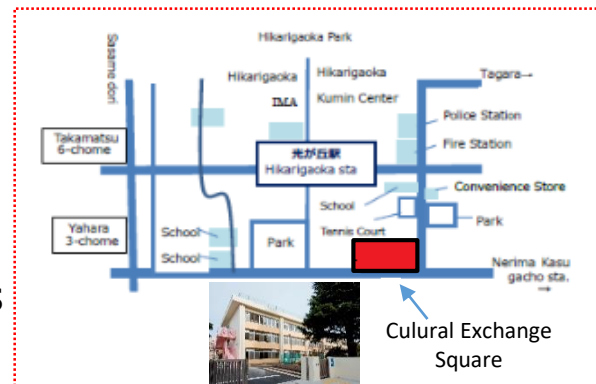

(Target participants: infants, toddlers, preschoolers...)
(the reception desk opens at 10:30)

Place : Nerima Cultural Exchange Square

3-1-1 Hikarigaoka (3rd floor)
Acting Practice Room 1

※Nursing room is available.

Admission: Free

Capacity: 15 (several persons) groups
(first-come-first-accepted basis)

Cultural Exchange Square

【How to Apply】 You can apply for the event by phone or E-mail.

When you apply, please inform us