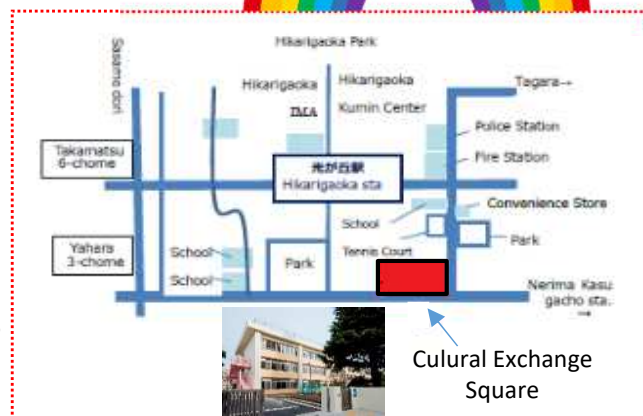

Reading picture books

and

finger playing in English

For infants,
toddlers,
preschoolers...

Our English-speaking staff from “Nerima Cultural Exchange Square Information Desk” is going to read some picture books in English. Have fun together!

What is “Nerima Cultural Exchange Square Information Desk” ?

At the Information desk, Information Support Staff will help you to find information on Japanese language study and/or daily life in multiple languages(English/Chinese/Korean).

Date: **June 23** th (Tue.) 2026

time: 10:45am – 11:15am

(Target participants: infants, toddlers, preschoolers...)
(the reception desk opens at 10:30)

Place : Nerima Cultural Exchange Square

3-1-1 Hikarigaoka (3rd floor)

※Nursing room is available.

Admission: Free

Capacity: 15 (several persons) groups
(first-come-first-accepted basis)

application form

【How to Apply】 You can apply for the event by or phone or E-mail.

When you apply, please inform us

①Parent's name ②Child's name (in Katakana, Japanese letter), age ③Phone number

【Inquiry】 Nerima City Office, Regional Promotion Section

TEL : 03-5984-1523

E-mail : CHIIKI17@city.nerima.tokyo.jp